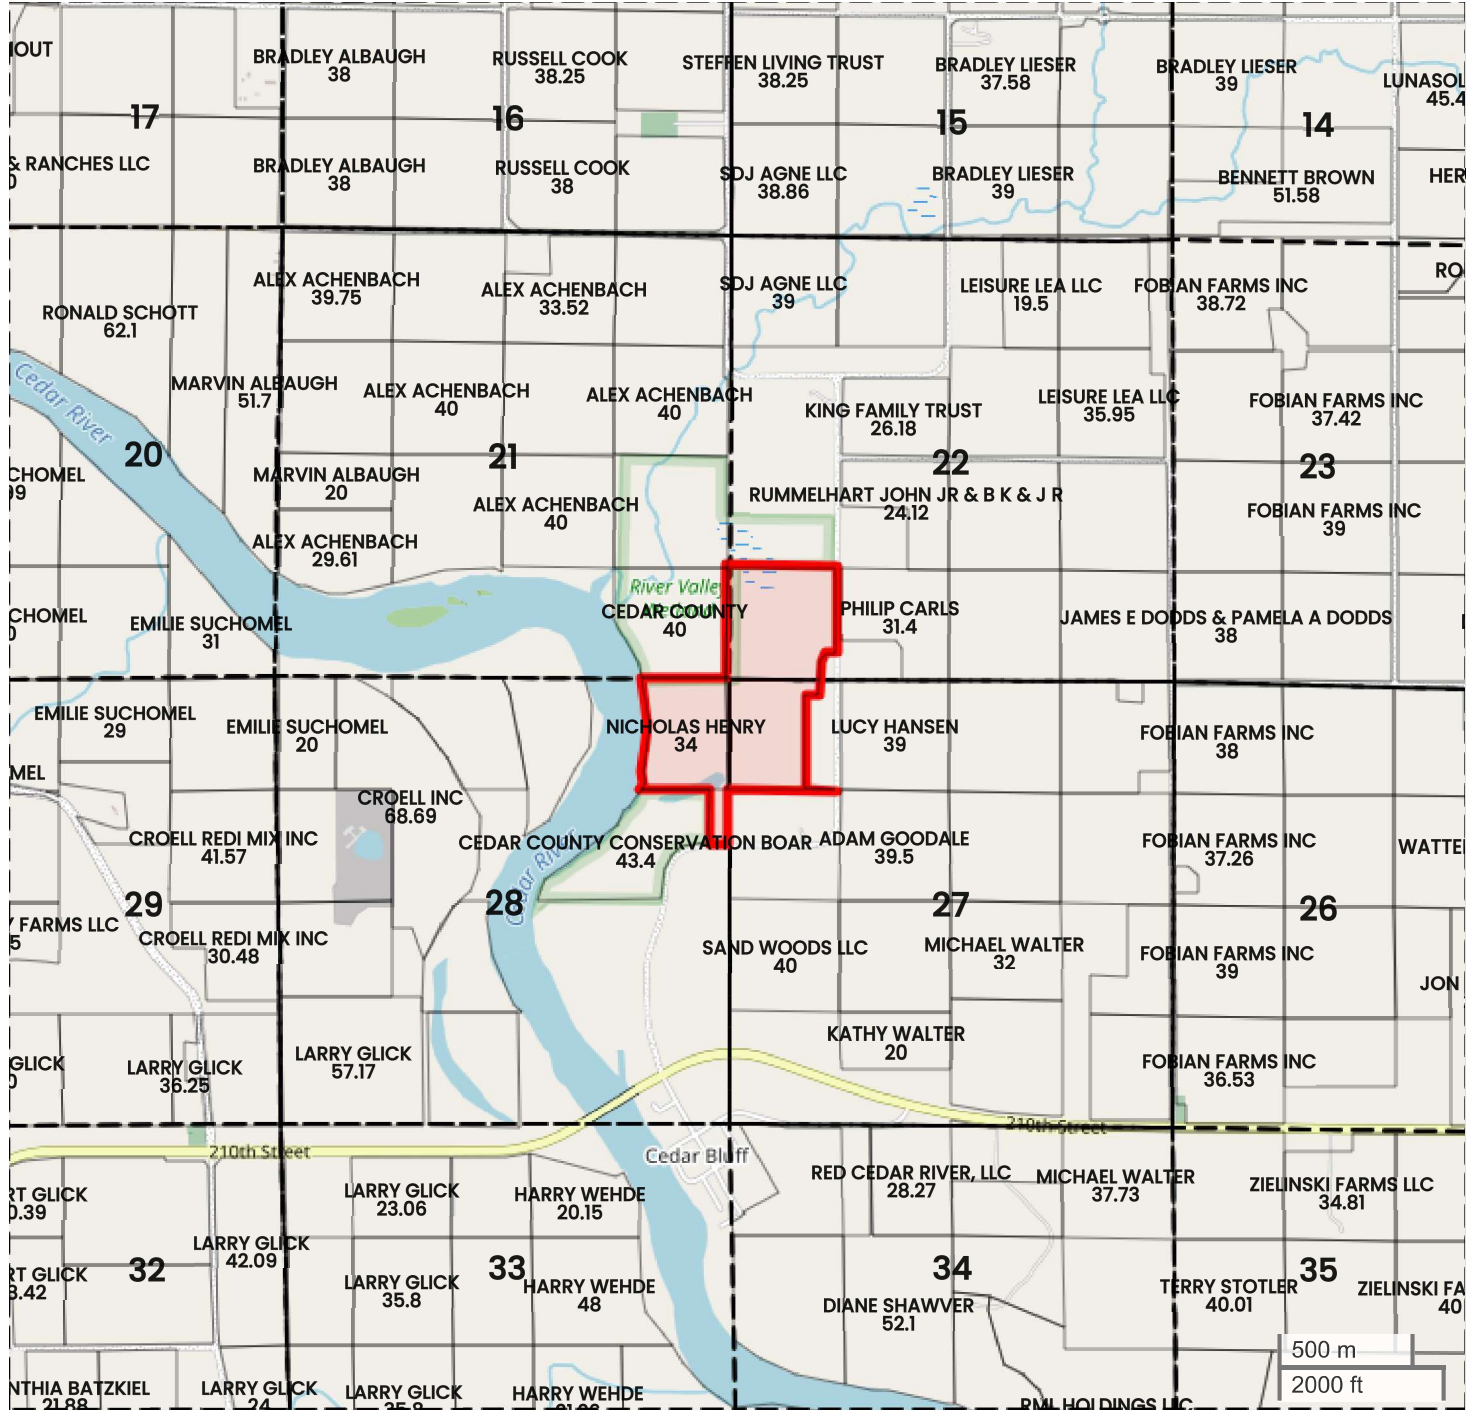

HENRY PLAT MAP

Center: 41.801003, -91.307201

27-81N-4W
Cass Township
Cedar County, IA

FarmWorth, LLC makes no warranties, express or implied, regarding the accuracy of any information provided through FarmWorth.com. User is solely responsible for independently verifying all information prior to use and waives any claims against FarmWorth, LLC arising from inaccuracies in such information.